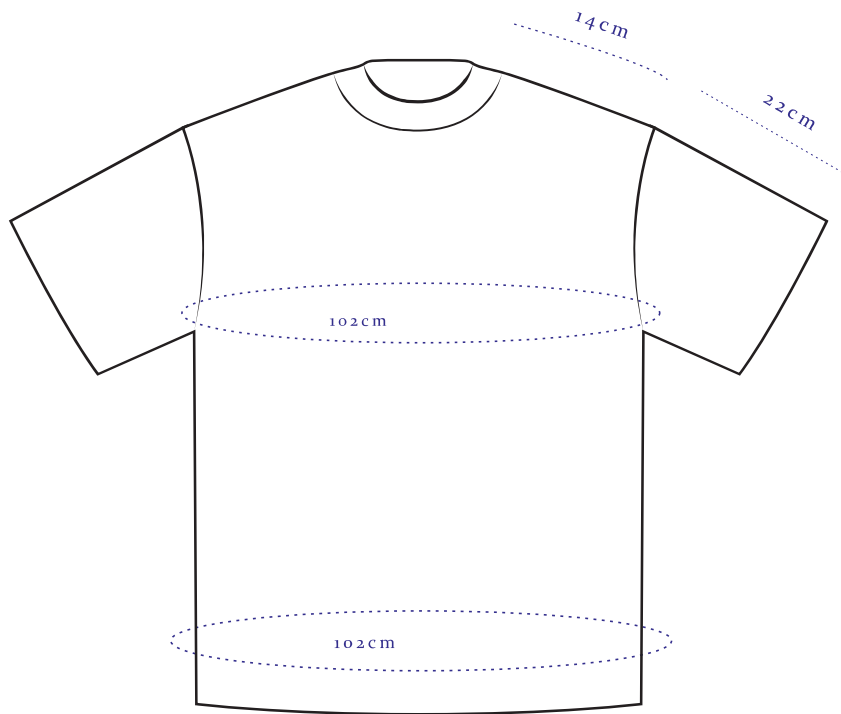

MOTE
MOTE

SIZE GUIDE / T's MEASUREMENT (SIZE: S)

MOTE
MOTE

SIZE GUIDE / T's MEASUREMENT (SIZE: M)