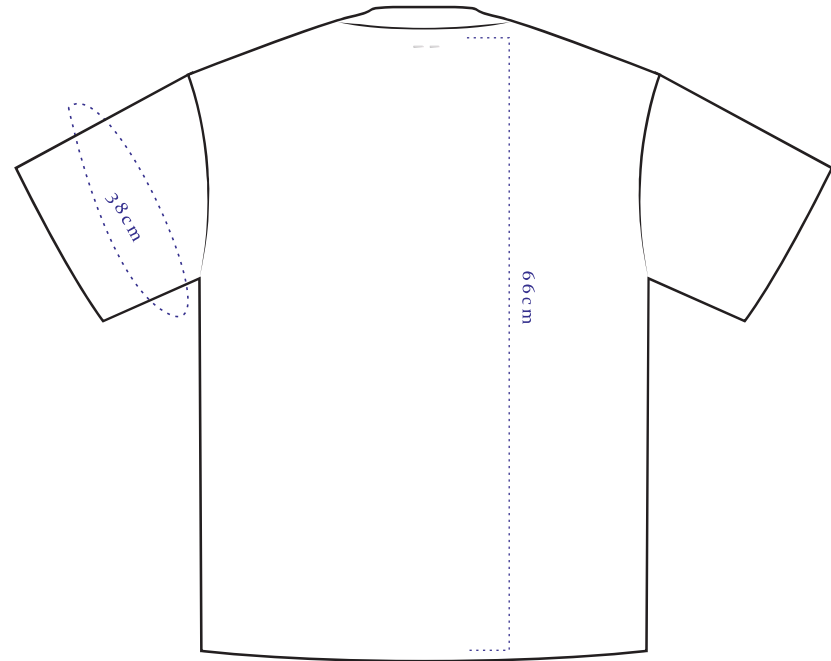

MOTE
MOTE

SIZE GUIDE / T's MEASUREMENT (SIZE: S)

MOTE
MOTE

SIZE GUIDE / T's MEASUREMENT (SIZE: M)